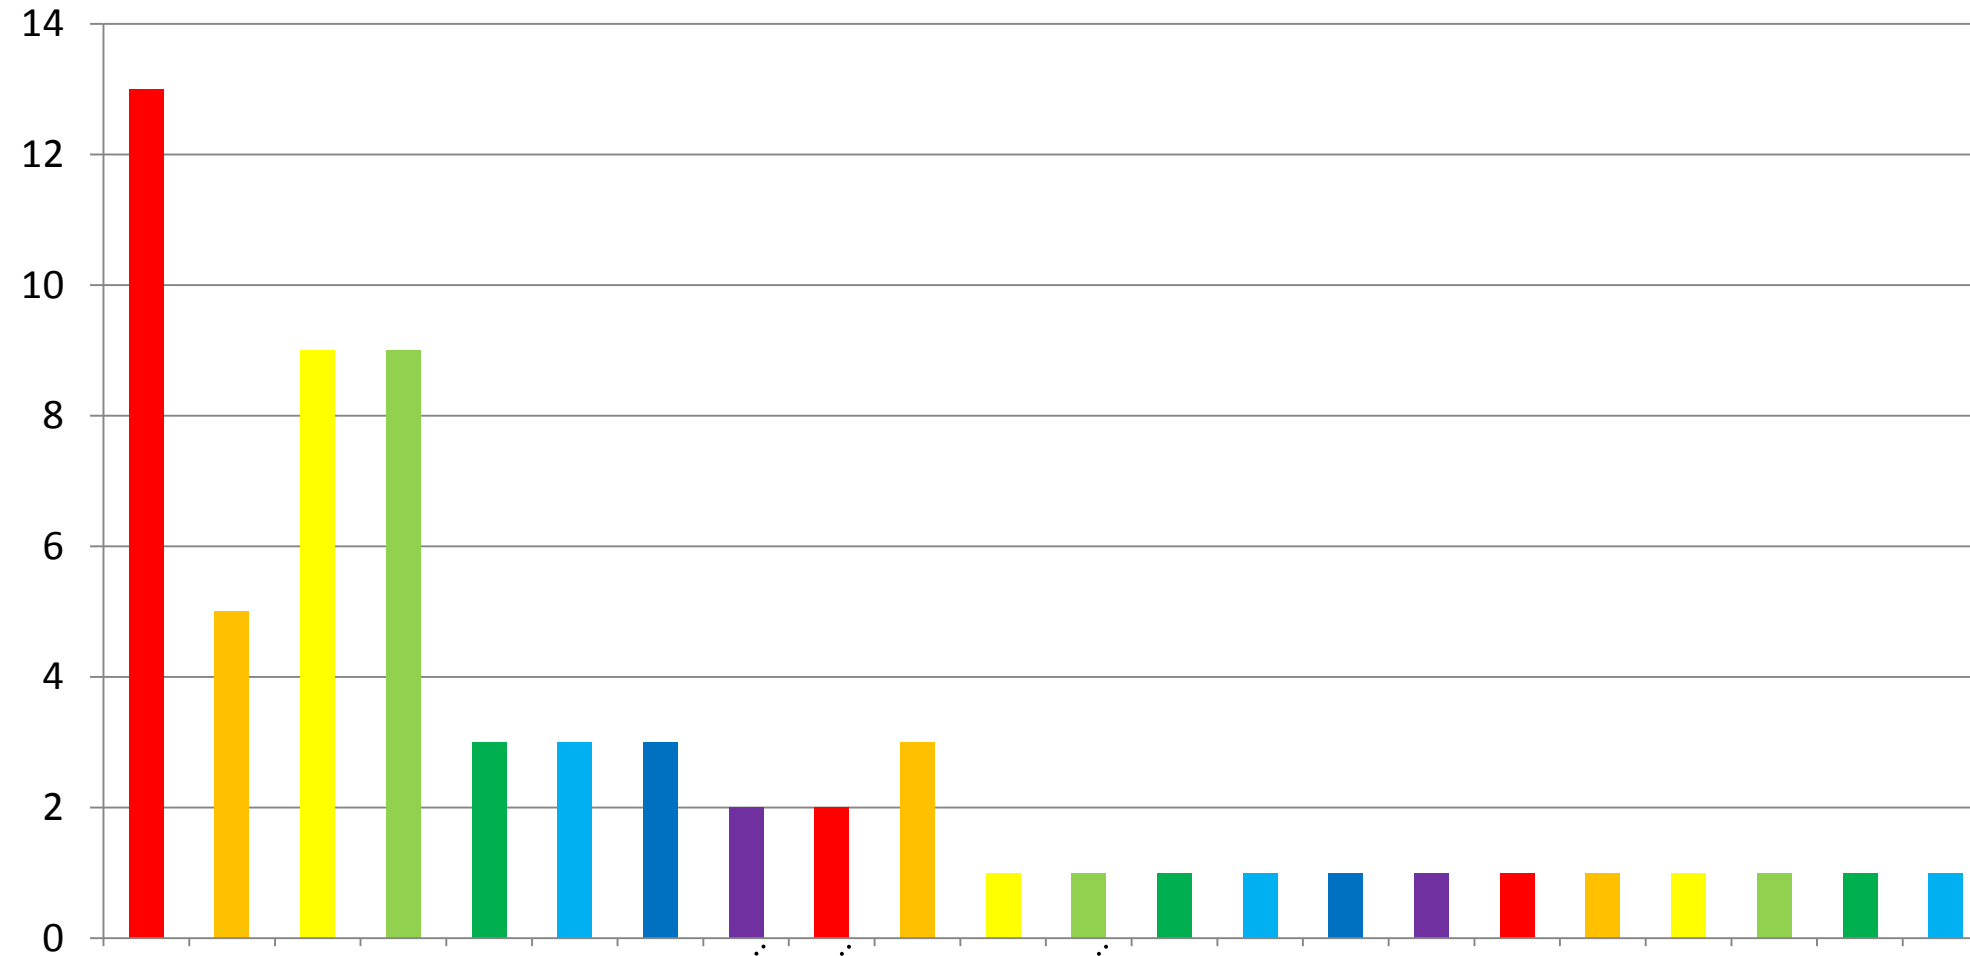

# 2019-2020 Primary School Allocation Statistics

- L. S. T. Leung Kau Kui Primary School
- LST Leung Kau Kui Primary School (Branch)
- Tin Shui Wai Government Primary School
- TWGHs Yiu Dak Chi Memorial Primary School (Yuen Long)
- Tin Shui Wai Methodist Primary School
- Lions Clubs International Ho Tak Sum Primary School
- S.K.H. Tin Shui Wai Ling Oi Primary School
- Shap Pat Heung Rural Committee Kung Yik She Primary School
- Xianggang Putonghua Yanxishe Primary School of Science And Creativity
- Ho Ming Primary School (Sponsored by Sik Sik Yuen)
- SKH St. Joseph's Primary School
- Q.E.S. Old Students' Association Branch Primary School
- Chinese YMCA Primary School
- P.L.K. Mrs. Chan Nam Chong Memorial Primary School
- P.L.K. Vicwood K.T. Chong No.2 Primary School
- Yan Tak Catholic Primary School
- Chiu Yang Primary School Of Hong Kong
- Chiu Yang Por Yen Primary School
- Taoist Ching Chung Primary School
- Christian Alliance S.Y. Yeh Memorial Primary School
- SRBCEPSA Ho Sau Ki School
- C.C.C. Mong Wong Far Yok Memorial Primary School