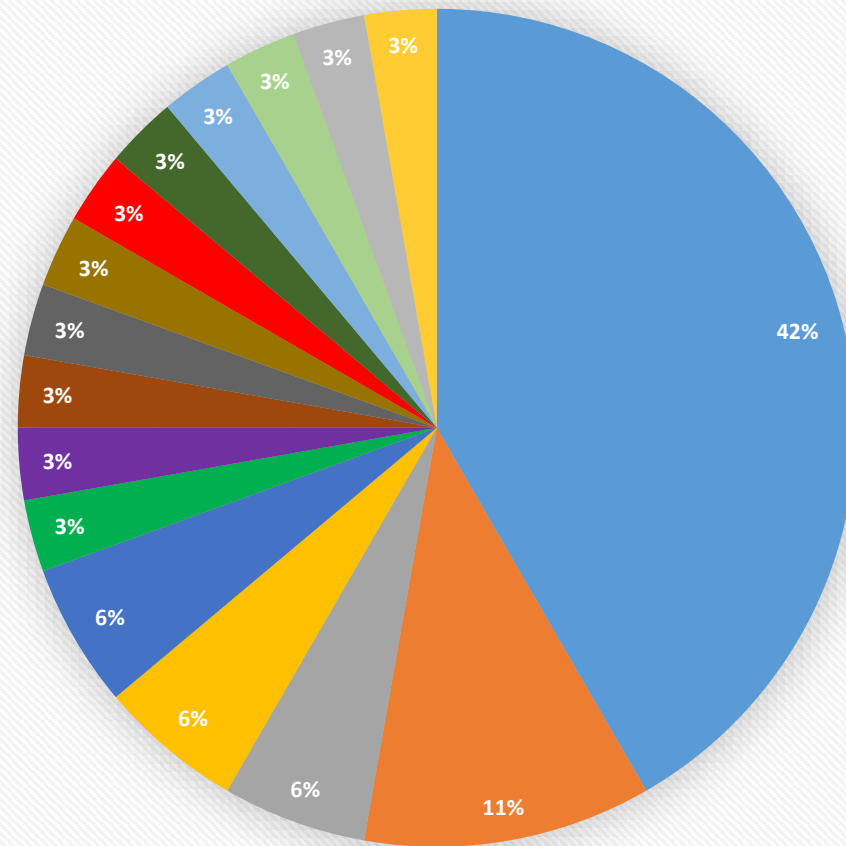

## Po Leung Kuk Mrs Tam Ching Kindergarten 2021-22\_Placement Results

- CCC Kei Chun Primary School
- Cho Yiu Catholic Primary School
- Laichikok Catholic Primary School
- Buddhist Lim Kim Tian Memorial Primary School
- SKH Kei Fook Primary School
- Asbury Methodist Primary School
- C.C.C. Heep Woh Primary School(Cheung Sha Wan)
- TWGHs Ko Ho Ning Memorial Primary School
- Maryknoll Fathers' School (Primary Section)
- ELCHK Faith Lutheran School
- Lingnan University Alumni Association (Hong Kong) Primary School
- Methodist School
- Hoi Ping Chamber Of Commerce Primary School
- PLK Chan Yat Primary School
- Tsuen Wan Trade Association Primary School