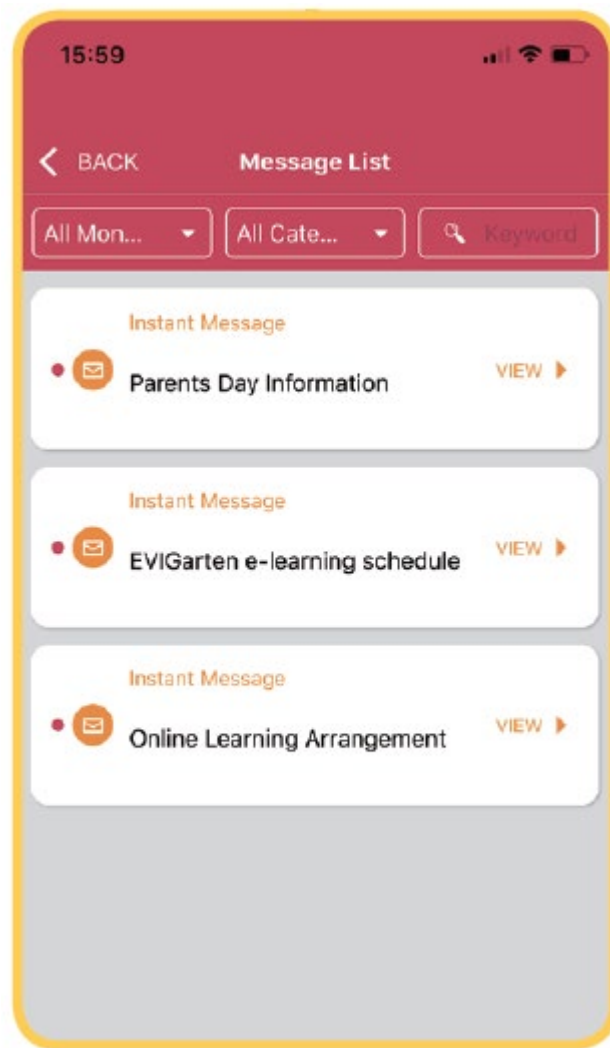

功能介紹

Function Introduction

➤ EVI Garten

- EVI Garten 自學天地提供多元學習課程，鼓勵幼兒自主探索學習，觀看他們感興趣的內容。
- 設有網頁版及手機版，並提供**廣東話、普通話和英語版本**
- The EVI Garten Self-learning Zone provides diverse learning courses, encouraging children to explore and learn independently by viewing content that interests them.
- It is available in both web and mobile versions, and offers **Cantonese, Mandarin, and English language options.**

帳號密碼與EVI FAMILY相同

The account and password are the same as EVI FAMILY.

校本課程

樂高得真探索學習影片系列

Preparing for the First Day at Primary School

FunPedia

Kid Science

➤ 即時訊息 Instant Message

- 在主頁開啟「即時訊息」進入頁面，**查閱學校發出的訊息**
- Tap 'Instant Message' on EVI Family App homepage to **check messages from school**

➤ 通告 Notice

- 通告分為五個閱讀狀態：全部、未簽、已簽、過期、書籤
- Check school notices (five statuses):
All、Unsigned、Signed、Expired、Bookmark