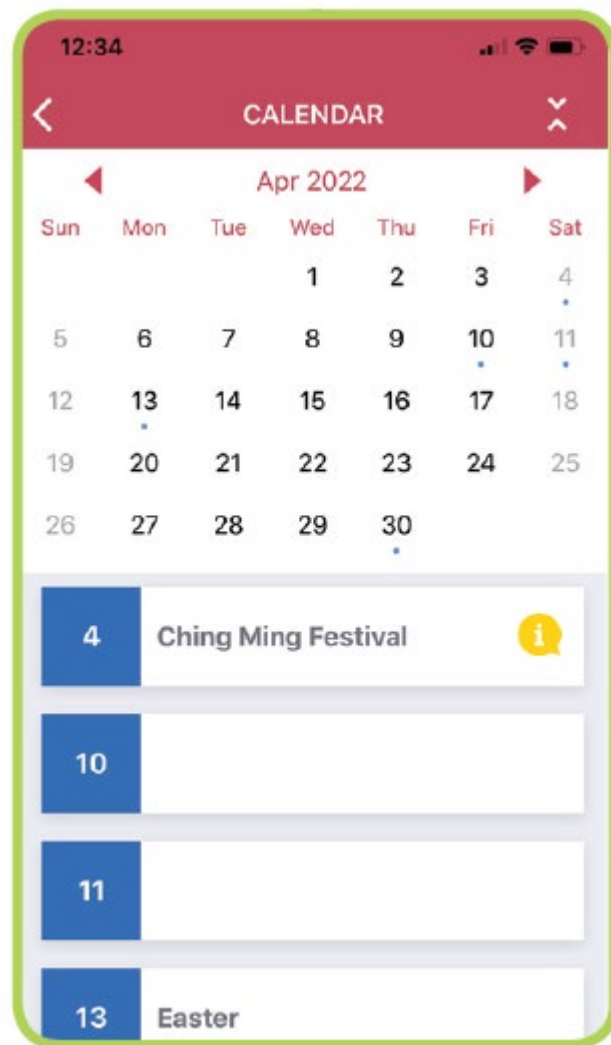

➤ 行事曆 Calendar

- 查看學校年度行事曆
- 顯示相關內容資訊
- View the school calendar
- shows relevant information