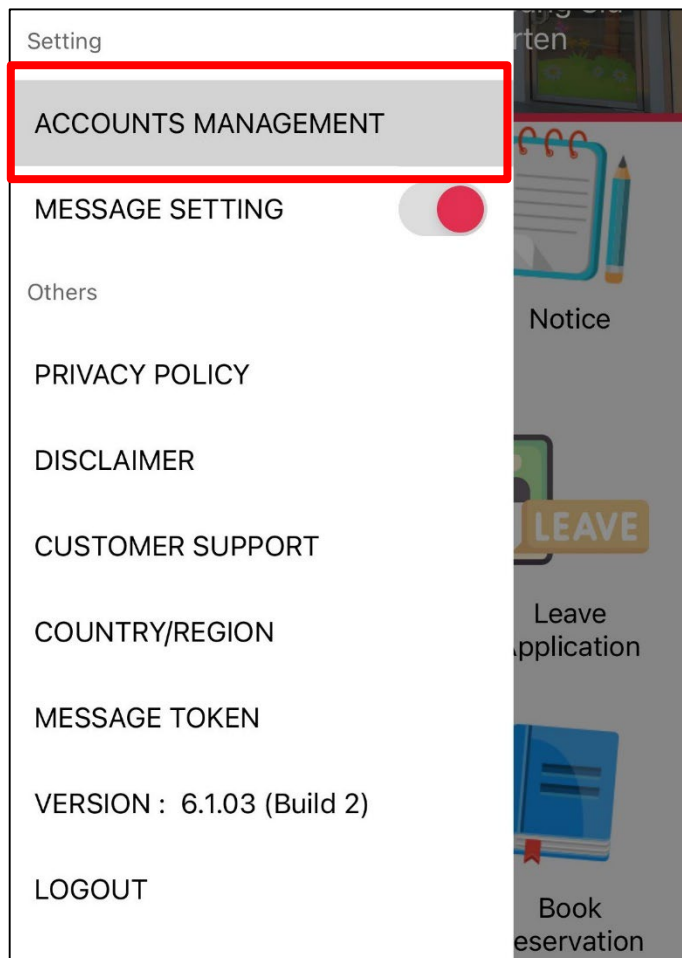

➤ 登入帳號

Login the account

- 首次登錄會彈出提示，請家長完成**郵箱綁定**。點選「前往」，輸入需要綁定的電郵，點擊「**獲取驗證碼**」，成功驗證後即可成功登錄EVI Family。
- Upon first login, a prompt will appear. Please complete the **email binding** for parents. Click "Go", enter the email you need to bind, click "**Get Verification Code**", and after successful verification, you can log in to EVI Family.

- 家長之後能以**已綁定的電郵/學校帳號**登入，並可**自行修改密碼**
- 父母二人或其他照顧者均可用**相同帳號**登入，**惟不能超過5台設備**
- Parents can later log in using **the bound email/school account**, and can also **change the password** yourselves.
- Both parents or other caregivers can log in using the **same account**, but the number of devices **must not exceed 5**.

➤ 主畫面 Main Screen

- 成功登入EVI Family App後會見到右方校本化版面。
- After successfully logging into the EVI Family App, parent will see the school-customized interface on the right side.

➤ 如多於一個小朋友

If more than one child

A screenshot of the 'Add Other Accounts' form. The form has a red header with the text 'Add Other Accounts' and the EVI logo (www.evi.com.hk). Below the header, it says 'Please enter account information'. There are three input fields: 'User Code', 'School Code' (separated by an '@' symbol), and 'The password of this account'. A red box highlights these three input fields. At the bottom, there is a grey 'Add' button.