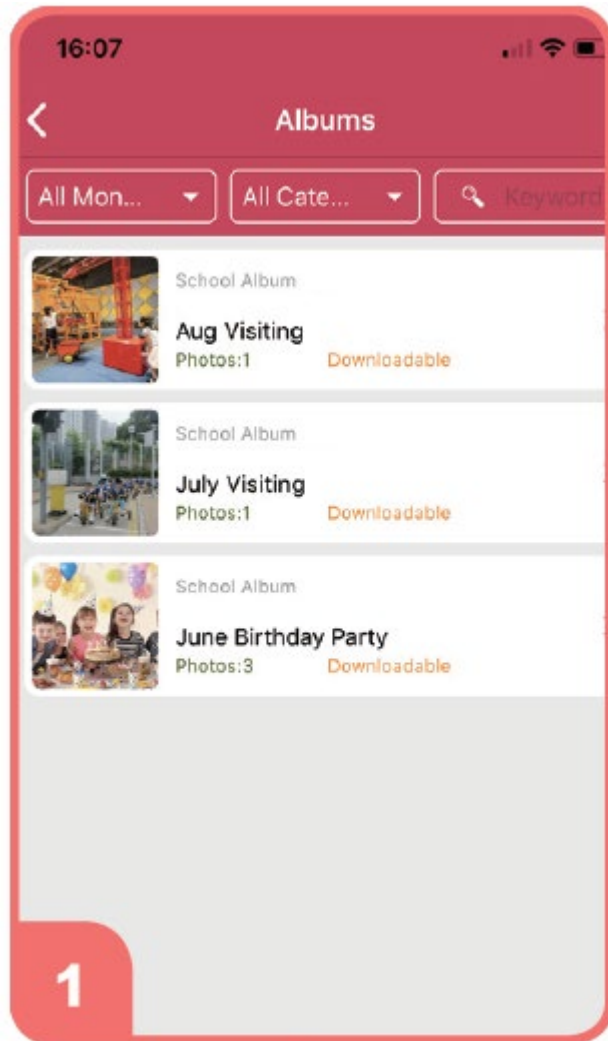

➤ 相簿 Photo

- 查看子女校園相片，開啟相冊選取相片後，可以按 下載或分享相片
- View photos of your children taken at school, open the album and select the photo, and then tap to **download or share**.