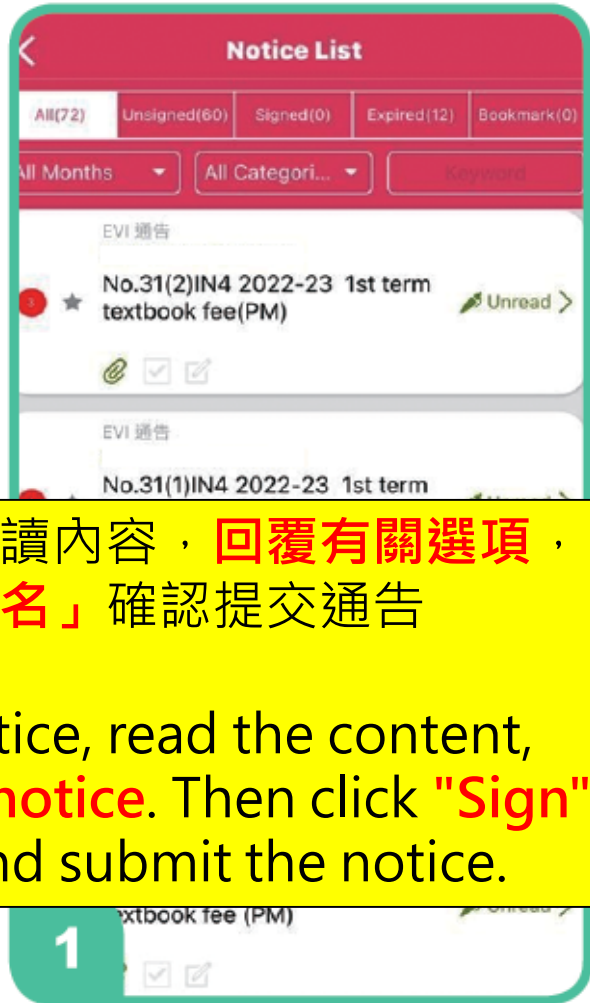

帳號密碼與EVI FAMILY相同

The account and password are the same as EVI FAMILY.

校本課程

樂高得真探索學習影片系列

Preparing for the First Day at Primary School

FunPedia

Kid Science

➤ 即時訊息 Instant Message

- 在主頁開啟「即時訊息」進入頁面，**查閱學校發出的訊息**
- Tap 'Instant Message' on EVI Family App homepage to **check messages from school**

➤ 通告 Notice

- 通告分為五個閱讀狀態：全部、未簽、已簽、過期、書籤
- Check school notices (five statuses):
All、Unsigned、Signed、Expired、Bookmark