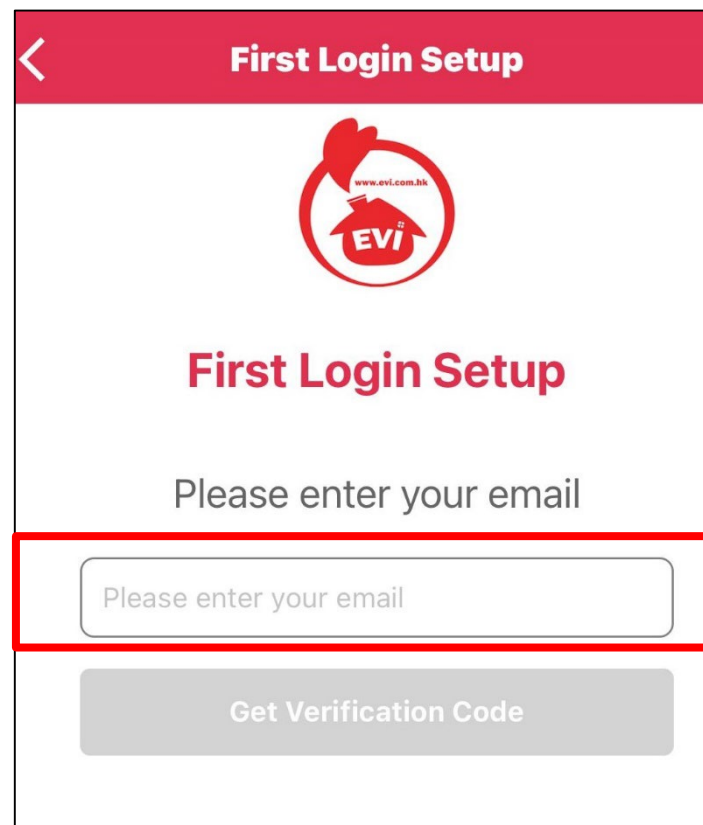

Login

Support

[EVI Family App \(Home-School Communication System\) Account Notice](#)

In order to facilitate communication between parents and the school, EVI has built up an app, EVI Family App for parents to use mobile devices to read school announcements, school albums and calendar as well as school news. EVI Family App supports iOS system(13.0 or later) and Android system (10.0 or later). Parents can search and download EVI Family App in App Store or Google Play.

Your EVI Family App Login ID and Password:

Login ID: [redacted]@plktaysfmgk

Password: [redacted]

- 根據學校提供的通告內容，輸入賬戶和密碼，點擊「登入」
- Based on the notice from the school, enter the account and password, and click "Login".

➤ 登入帳號

Login the account

- 首次登錄會彈出提示，請家長完成**郵箱綁定**。點選「前往」，輸入需要綁定的電郵，點擊「**獲取驗證碼**」，成功驗證後即可成功登錄EVI Family。
- Upon first login, a prompt will appear. Please complete the **email binding** for parents. Click "Go", enter the email you need to bind, click "**Get Verification Code**", and after successful verification, you can log in to EVI Family.