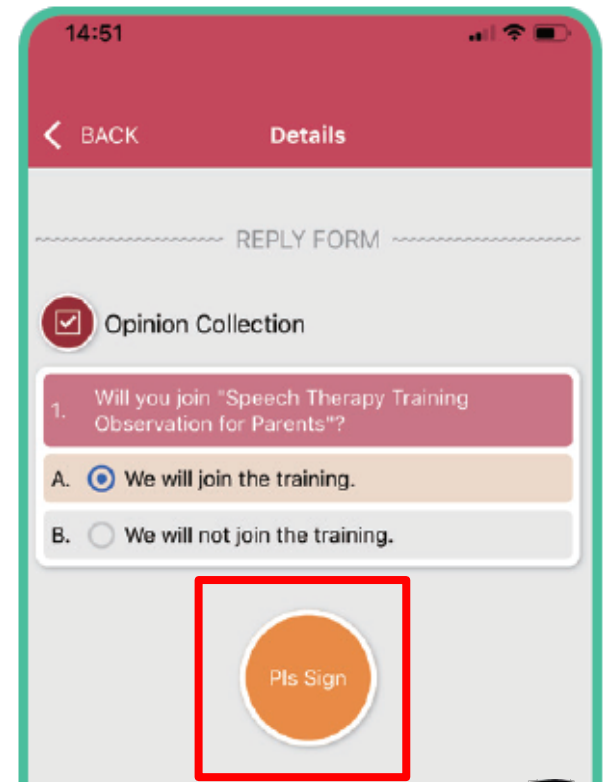

帳號密碼與EVI FAMILY相同

The account and password are the same as EVI FAMILY.

校本課程

樂高得真探索學習影片系列

Preparing for the First Day at Primary School

FunPedia

Kid Science

➤ 即時訊息 Instant Message

- 在主頁開啟「即時訊息」進入頁面，**查閱學校發出的訊息**
- Tap 'Instant Message' on EVI Family App homepage to **check messages from school**

➤ 通告 Notice

- 通告分為五個閱讀狀態：全部、未簽、已簽、過期、書籤
- Check school notices (five statuses):
All、Unsigned、Signed、Expired、Bookmark