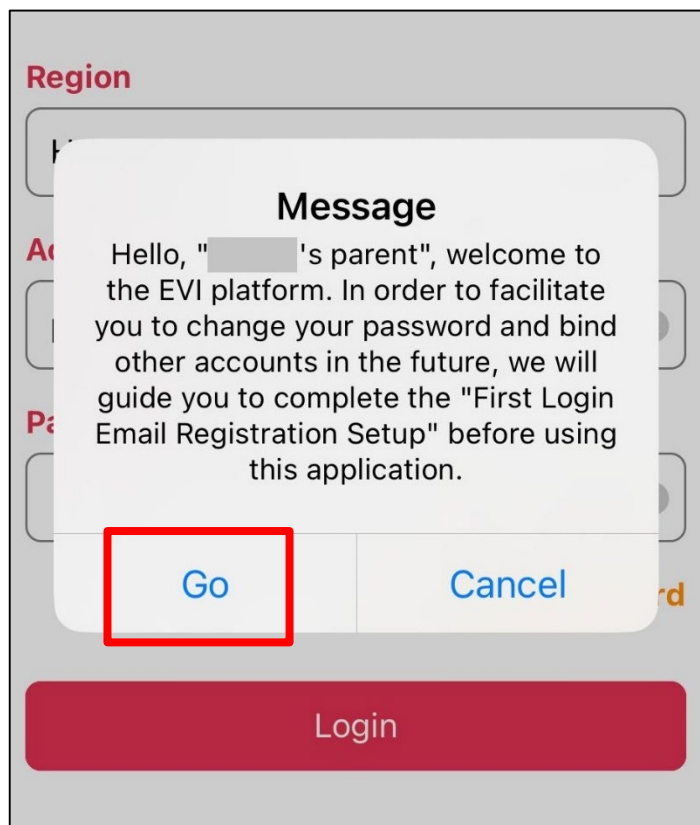

Login

Support

[EVI Family App \(Home-School Communication System\) Account Notice](#)

In order to facilitate communication between parents and the school, EVI has built up an app, EVI Family App for parents to use mobile devices to read school announcements, school albums and calendar as well as school news. EVI Family App supports iOS system(13.0 or later) and Android system (10.0 or later). Parents can search and download EVI Family App in App Store or Google Play.

Your EVI Family App Login ID and Password:

Login ID: [redacted]@plktaysfmgk

Password: [redacted]

- 根據學校提供的通告內容，輸入賬戶和密碼，點擊「登入」
- Based on the notice from the school, enter the account and password, and click "Login".

➤ 登入帳號

Login the account

- 首次登錄會彈出提示，請家長完成**郵箱綁定**。點選「前往」，輸入需要綁定的電郵，點擊「**獲取驗證碼**」，成功驗證後即可成功登錄EVI Family。
- Upon first login, a prompt will appear. Please complete the **email binding** for parents. Click "Go", enter the email you need to bind, click "**Get Verification Code**", and after successful verification, you can log in to EVI Family.