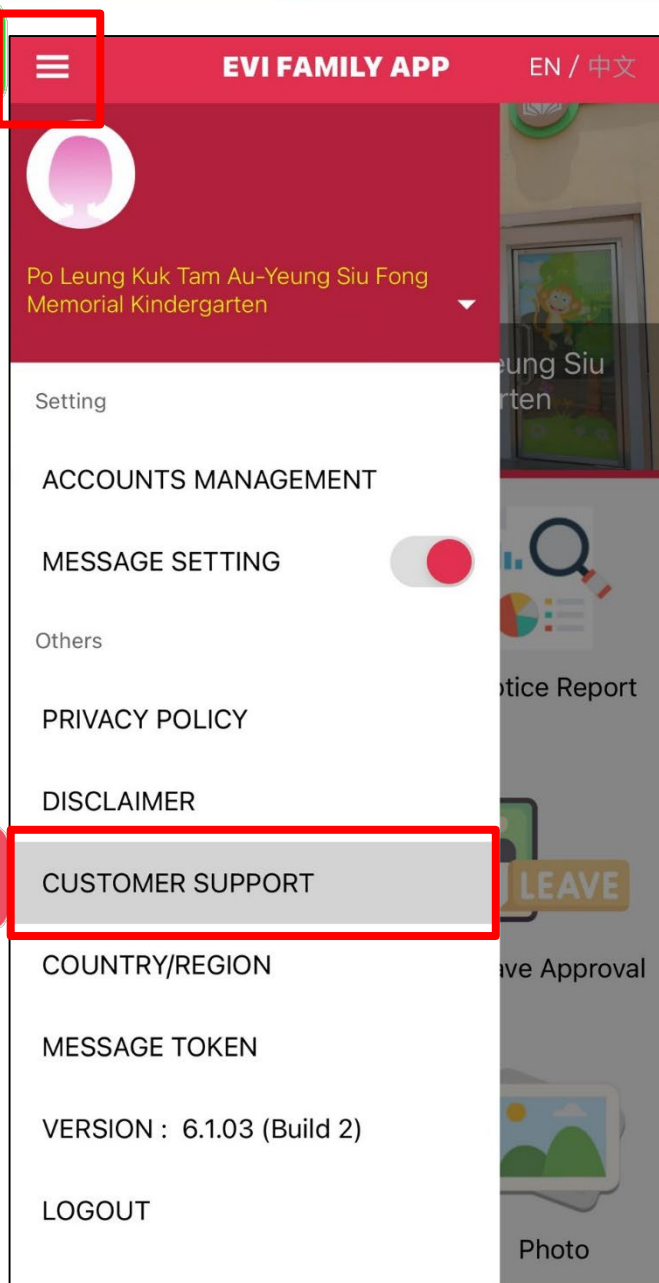

Supporting Document

Submit Application

- 若幼兒有需要**請事假/病假**，家長可點擊「告假申請」功能，向學校提出
- If the child needs to **take a leave of absence or sick leave**, parents can click the "Leave Application" function to submit a request to the school.

➤ 相簿 Photo

- 查看子女校園相片，開啟相冊選取相片後，可以按  下載或分享相片
- View photos of your children taken at school, open the  album and select the photo, and then tap to **download or share**.

1

如有其他疑問，
可致電23113871與學校查詢
或 與EVI客服人員聯絡