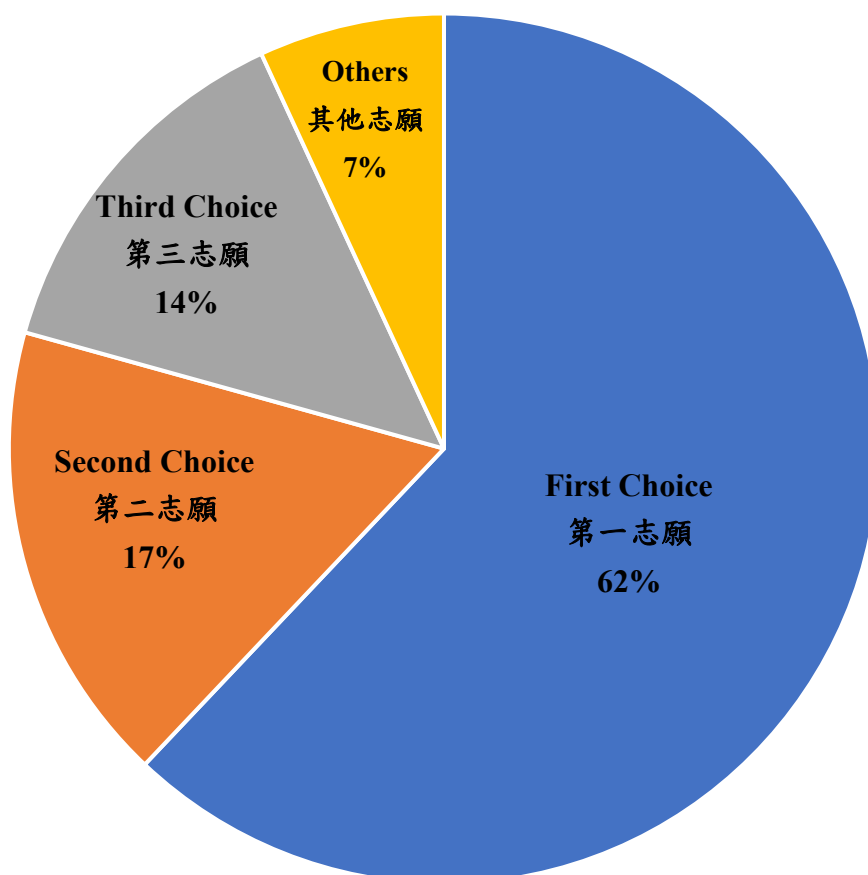

**Distribution of Primary One Admission (POA)**  
參與小一入學統籌辦法學生比例分佈

**Central Allocation Results for 2022-2023 School Year**  
2022-2023 年度統一派位結果

First Three Choices 獲派首三志願: 93%