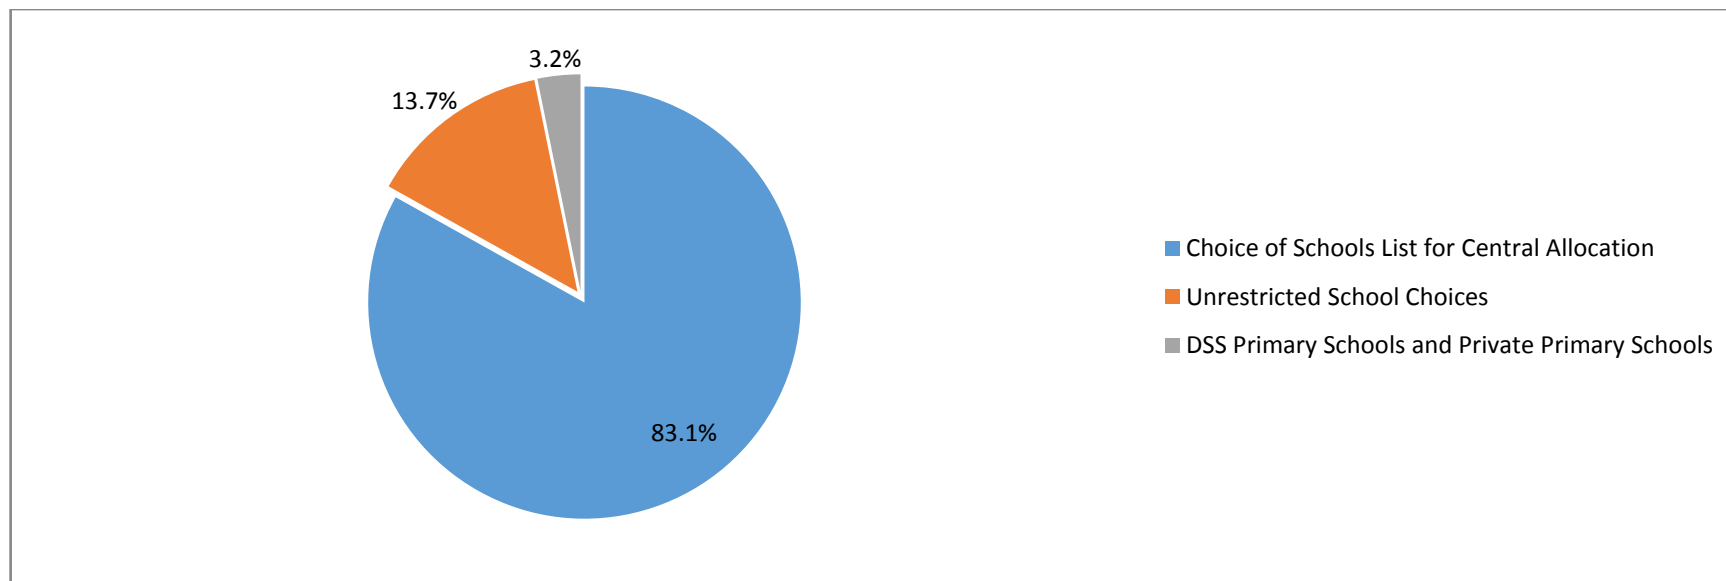

Po Leung Kuk Tin Ka Ping Kindergarten  
2020/ 2021 Placement Result of Primary 1

**DSS Primary Schools and Private Primary Schools**

Ying Wa Primary School	Pui Kiu College	Alliance Primary School, Kowloon Tong
------------------------	-----------------	---------------------------------------